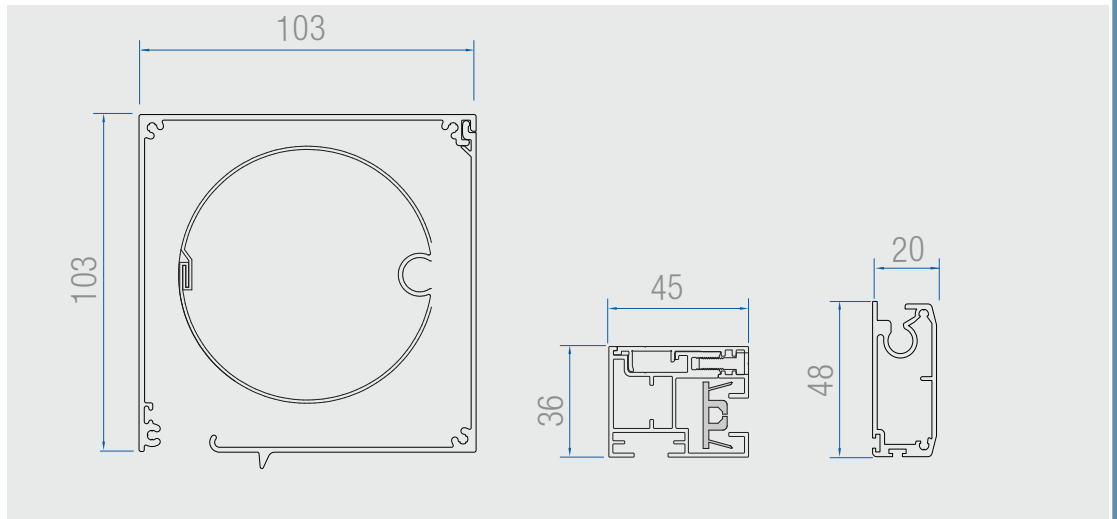

Available Versions • Uygulama Versiyonları