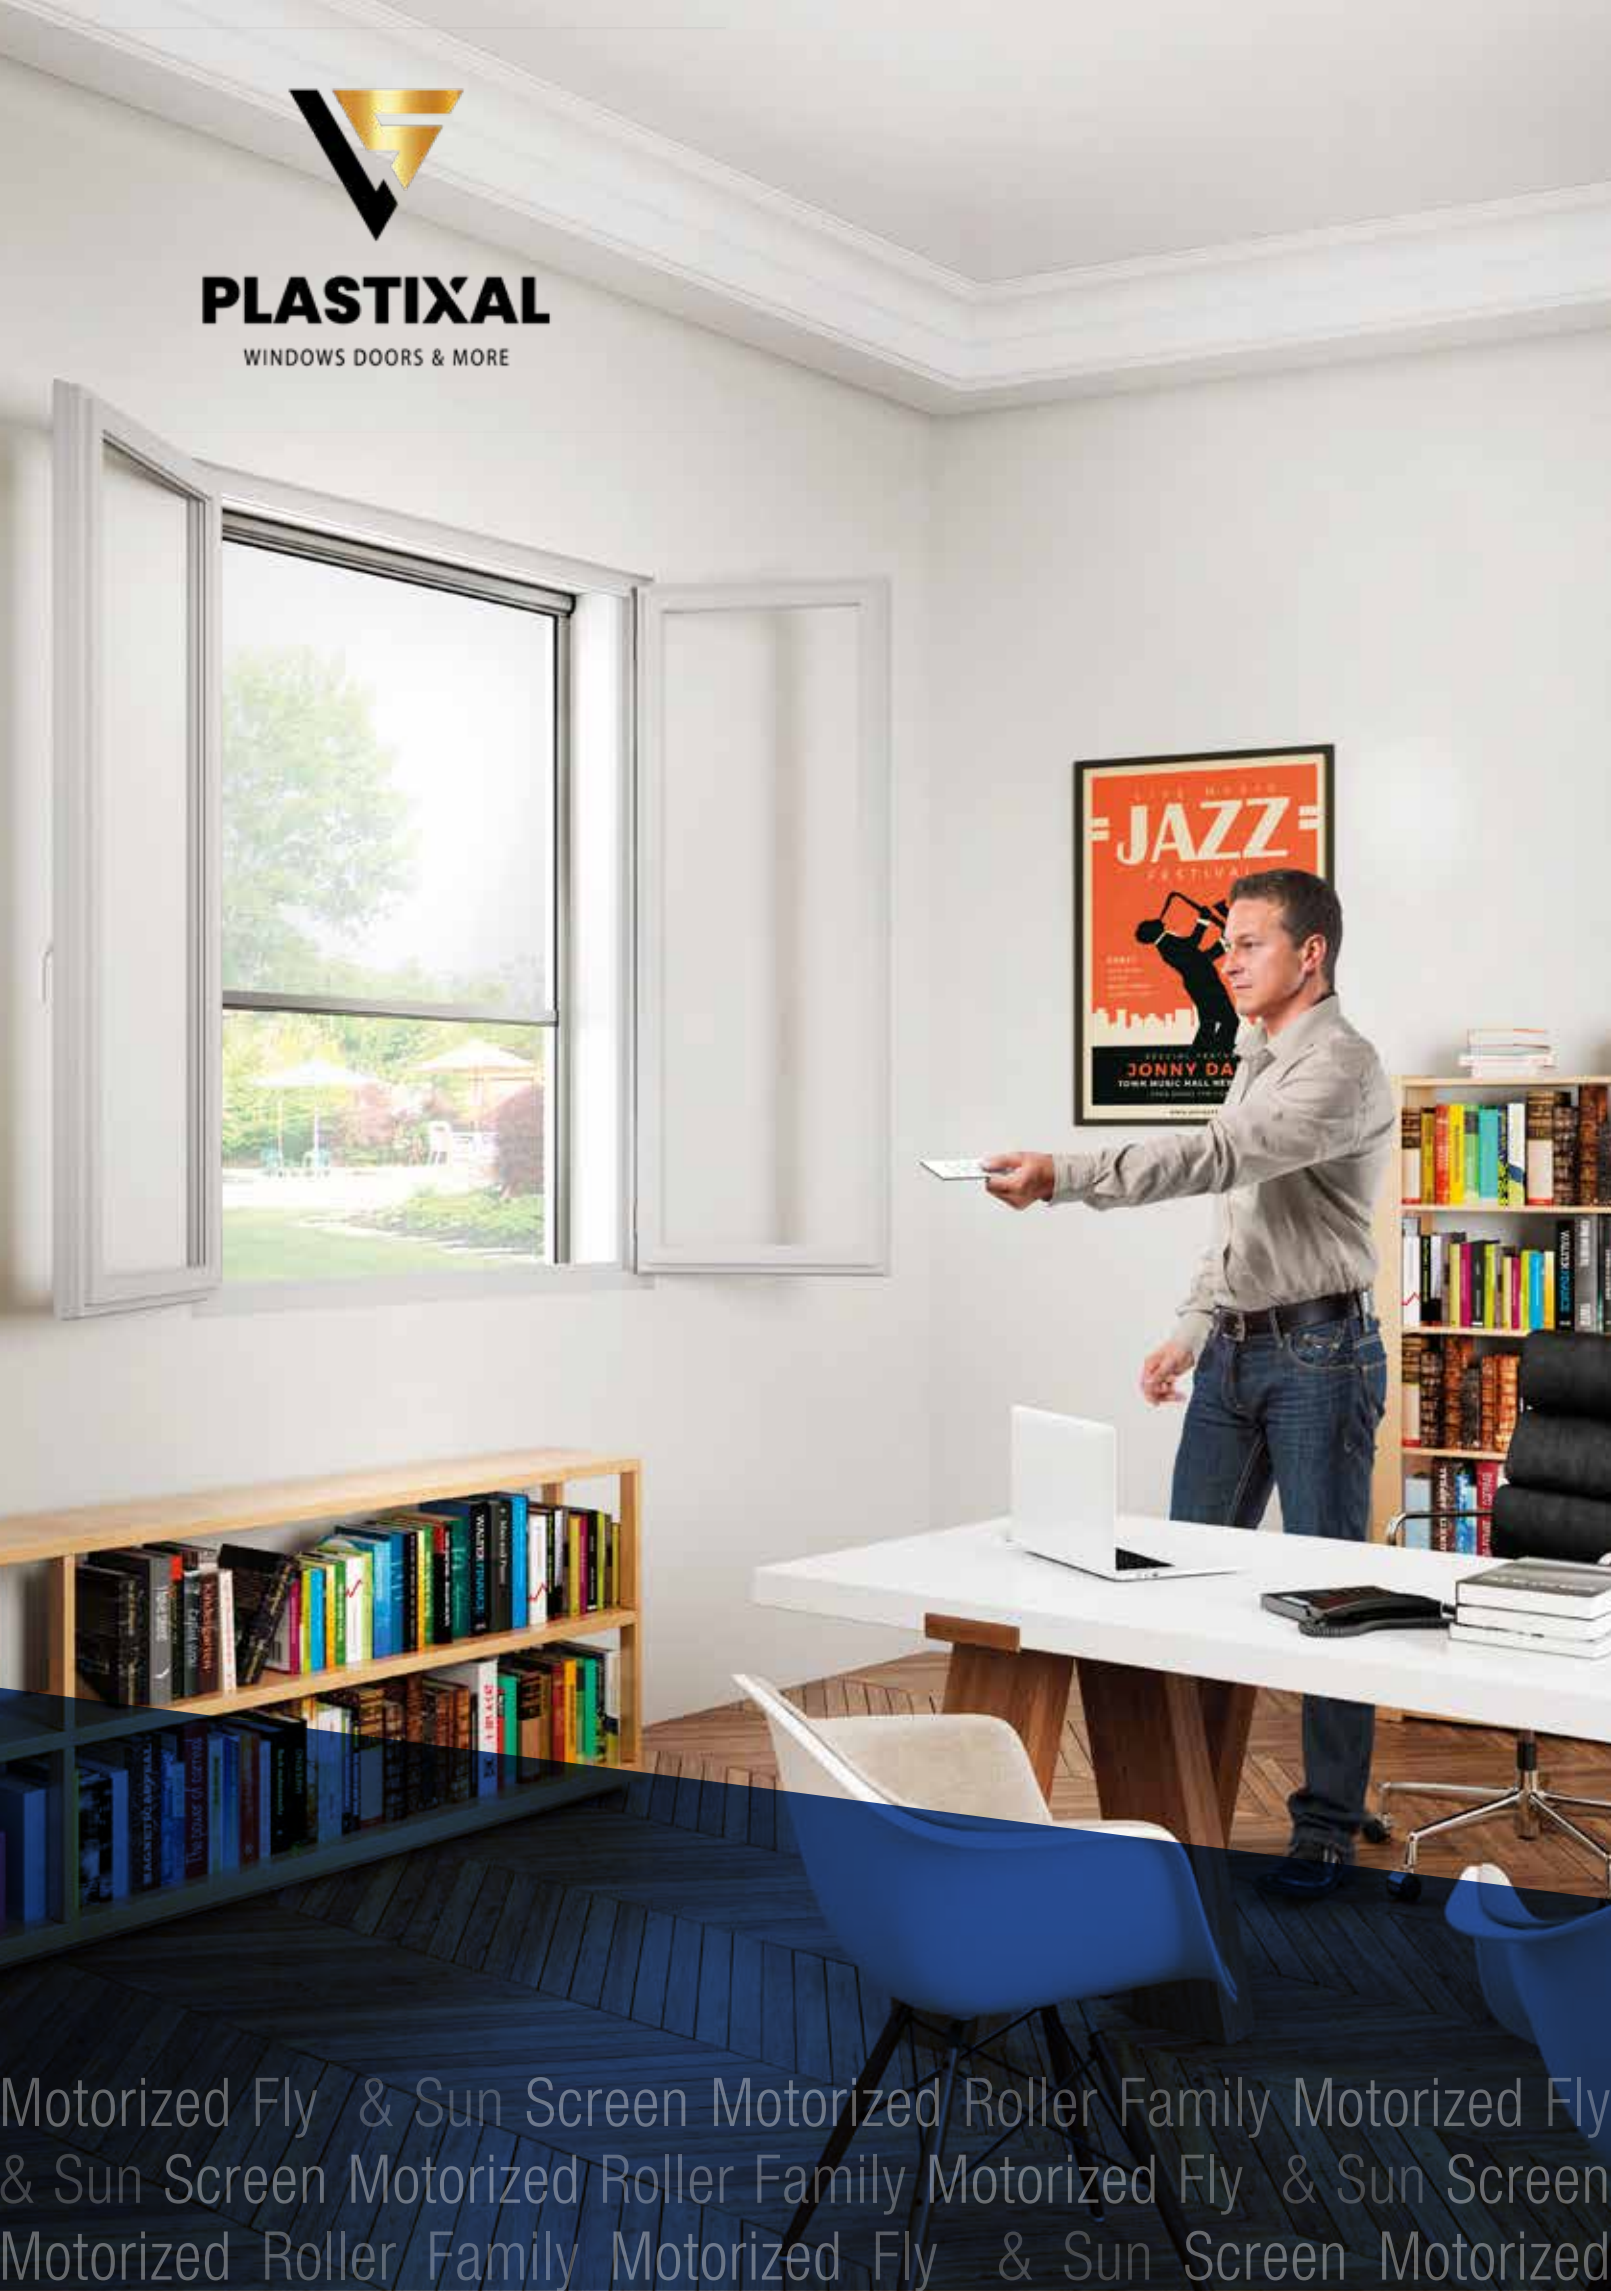

PLASTIXAL

WINDOWS DOORS & MORE

Motorized Fly & Sun Screen Motorized Roller Family Motorized Fly
& Sun Screen Motorized Roller Family Motorized Fly & Sun Screen
Motorized Roller Family Motorized Fly & Sun Screen Motorized