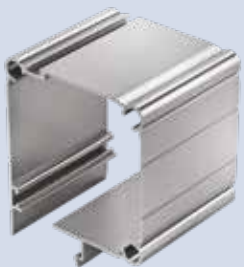

Electroll 103 zip Motorized

Motorised 103 Zip Flyscreen & Sunscreen

E

Motorised flyscreens now available with zip security.

The system is equipped with a zip welded fabric that keeps the screen always in the side guide.

- Rounded & Square cassette options.
- Strong zip connection
- 6 year motor Guarantee
- Programmable remote control for multiple stops.
- Sun & wind sensor control
- Soft touch security motor option
- Mesh always in tension and well kept inside the side guides
- Solid sliding bar against winds

Electroll 103 S Zip motorised
motorised sun & fly screen

S

- ① Cassette Back L profili 103
- ② Frontal Rounded C profile 103
- ③ End cap for 103 P
- ④ Side Guide main body 103
- ⑤ Side Guide Closure 103
- ⑥ Sliding bar 103
- ⑦ Bottom rubber seal
- ⑧ Ballast
- ⑨ Fly on sun screen mesh
- ⑩ Zip pvc sponge
- ⑪ Sliding bar cap pair
- ⑫ Side guide cap
- ⑬ Motor & Accessories
- ⑭ Tube Q70 & 78