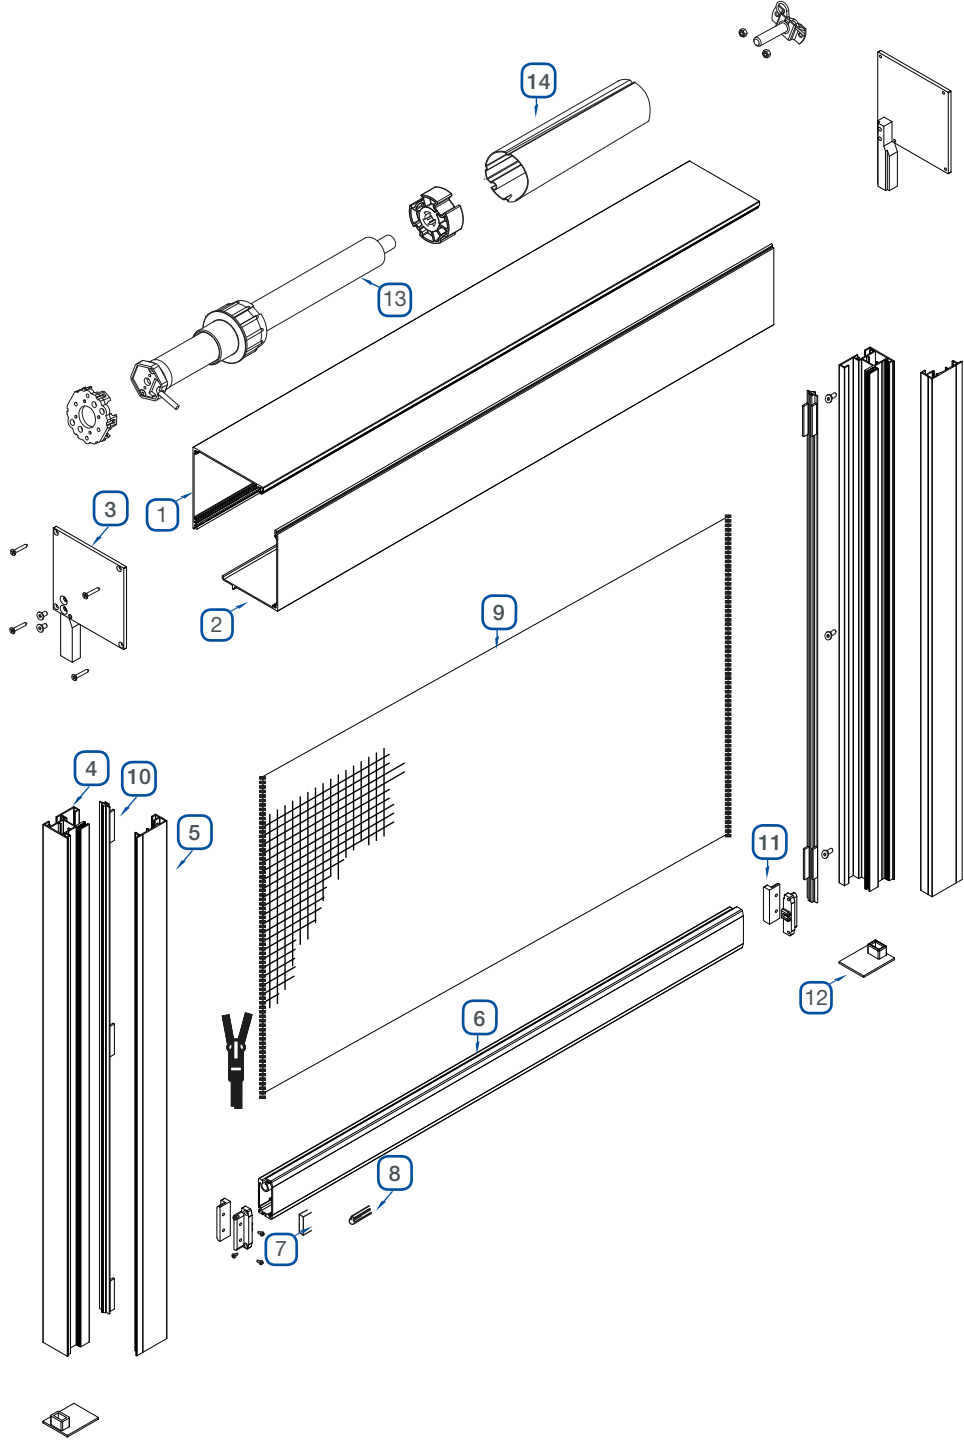

Electroll 103 zip Motorized

Motorised 103 Zip Flyscreen & Sunscreen

E

Motorised flyscreens now available with zip security.

The system is equipped with a zip welded fabric that keeps the screen always in the side guide.

Electroll 103 S Zip motorised
motorised sun & fly screen

S

- ① Cassette Back L profili 103
- ② Frontal Rounded C profile 103
- ③ End cap for 103 P
- ④ Side Guide main body 103
- ⑤ Side Guide Closure 103
- ⑥ Sliding bar 103
- ⑦ Bottom rubber seal
- ⑧ Ballast
- ⑨ Fly on sun screen mesh
- ⑩ Zip pvc sponge
- ⑪ Sliding bar cap pair
- ⑫ Side guide cap
- ⑬ Motor & Accessories
- ⑭ Tube Q70 & 78